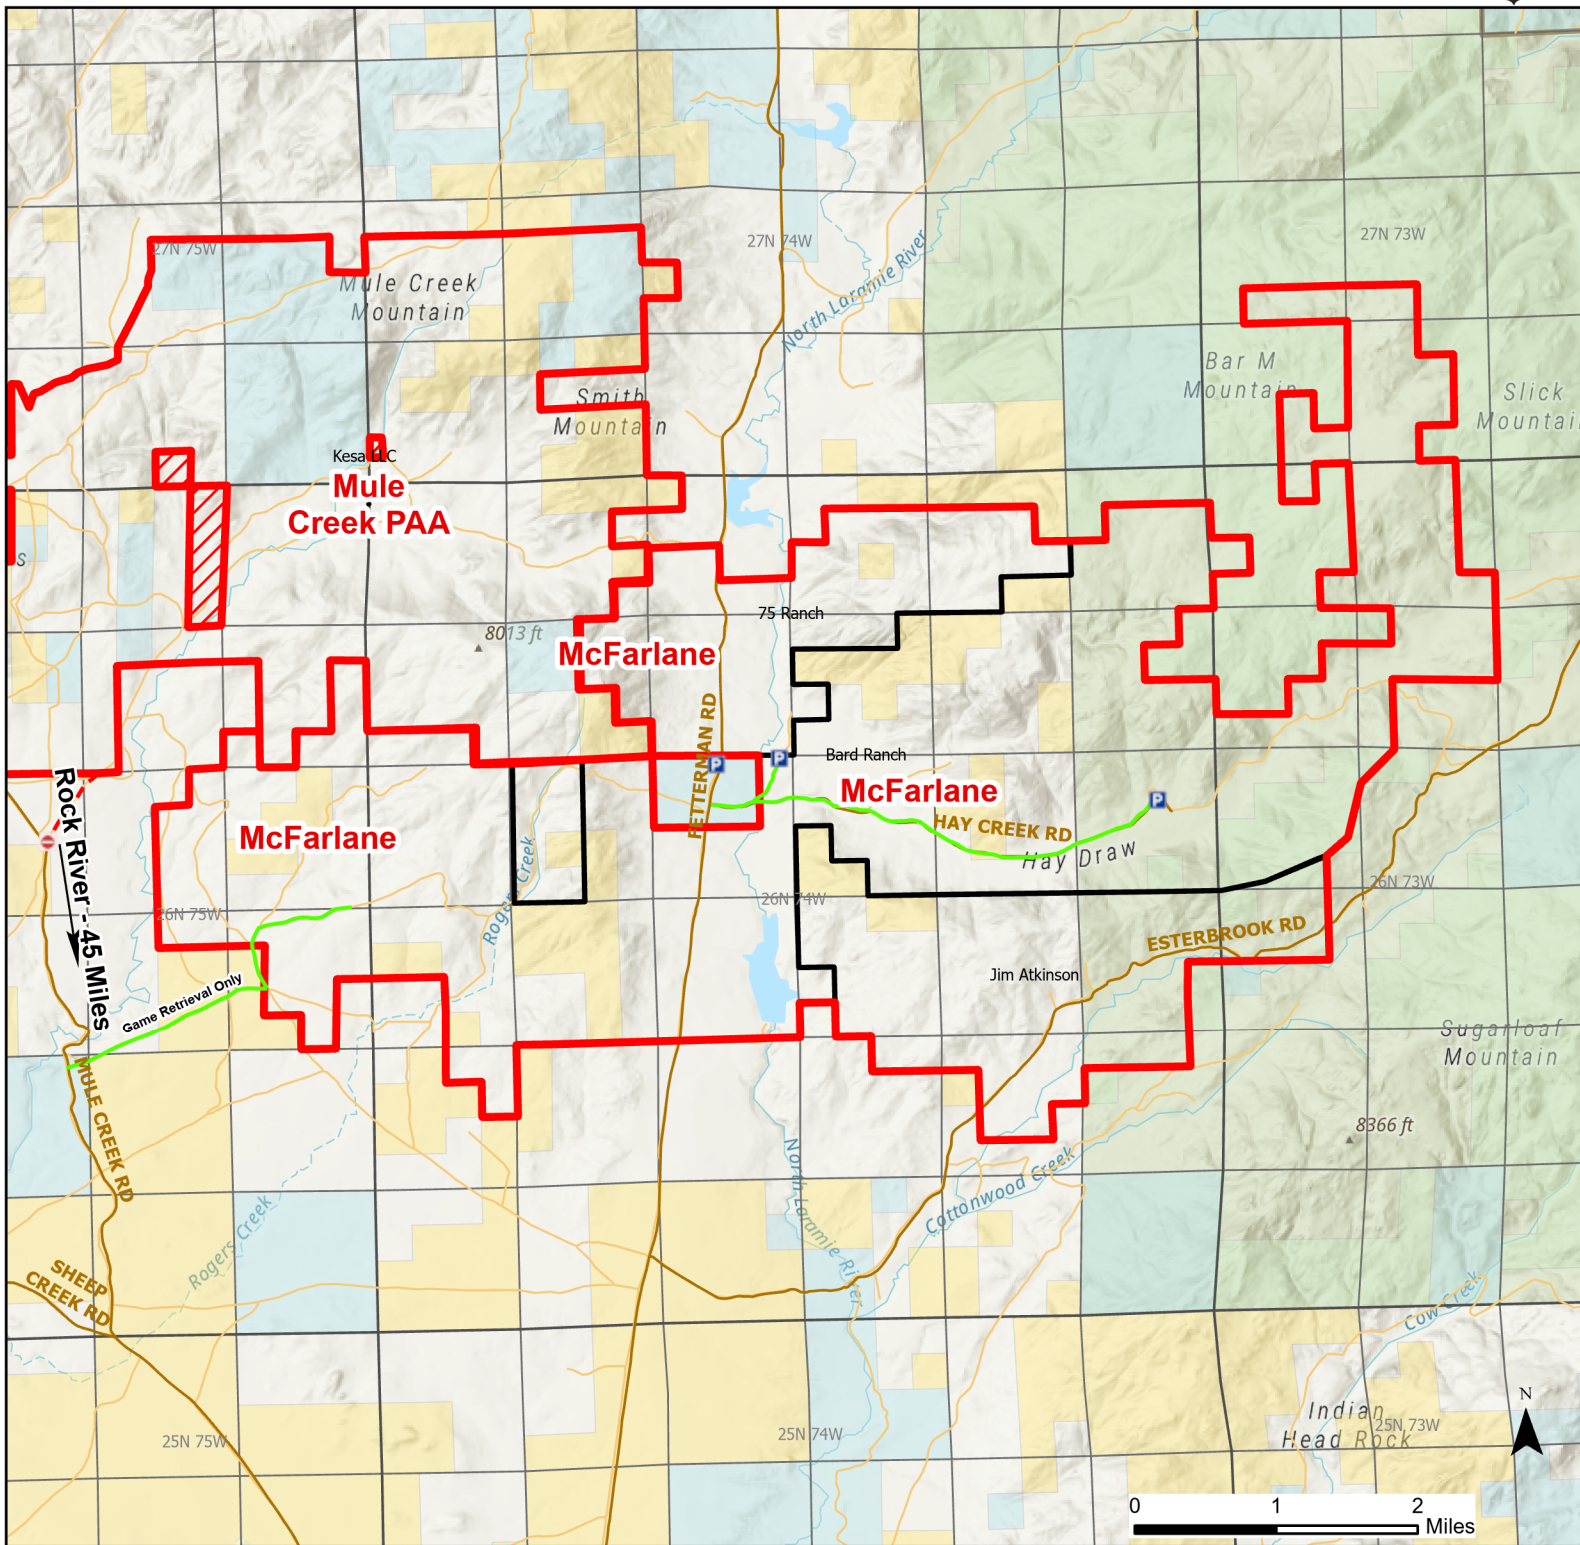

McFarlane Hunter Management Area

2023 Hunt Season

Parking	Closed Road	Boundary	Limited Range Weapons and Archery	State
Coupon Box	Roads	Archery Only	Other	DOD
Road Closed	County Boundaries	CLOSED		BLM
Open Road	HMA Ownership			Wyoming Game & Fish Dept.
Special Conditions Apply				Forest Service
				Private

Species allowed to hunt: Antlerless Elk

See Ranch Rules for More Information and Restrictions

Hunter Management Area rules apply only to those lands enrolled in the HMA.

This map is for visual use, assistance and general location only, does not represent a survey, and is not to be used for legal conveyance. Hunt Area boundaries are approximate, consult Game and Fish Hunting Regulations for descriptions and restrictions. Access to these private lands for any commercial activity must be gained by contacting the individual landowner(s) directly.